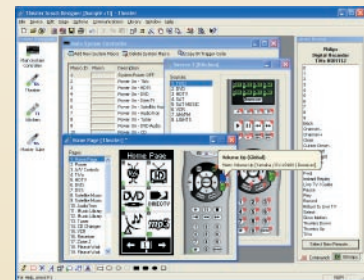

The T3 is more than just a universal remote control - it's an expandable control system. When used with the available RTI accessory devices, the T3 is capable of RF transmission through walls and cabinets, power sensing for reliable operation, and RS-232 communications for advanced control.

Other RTI Products

- T1 Universal System Controller**
- T2+ Universal System Controller**
- T4 Universal System Controller**
- RK3 In Wall Universal Controller**
- K4 In Wall Universal Controller**
- U1 Waterproof Controller**
- IR-PRO Infrared Capture System**